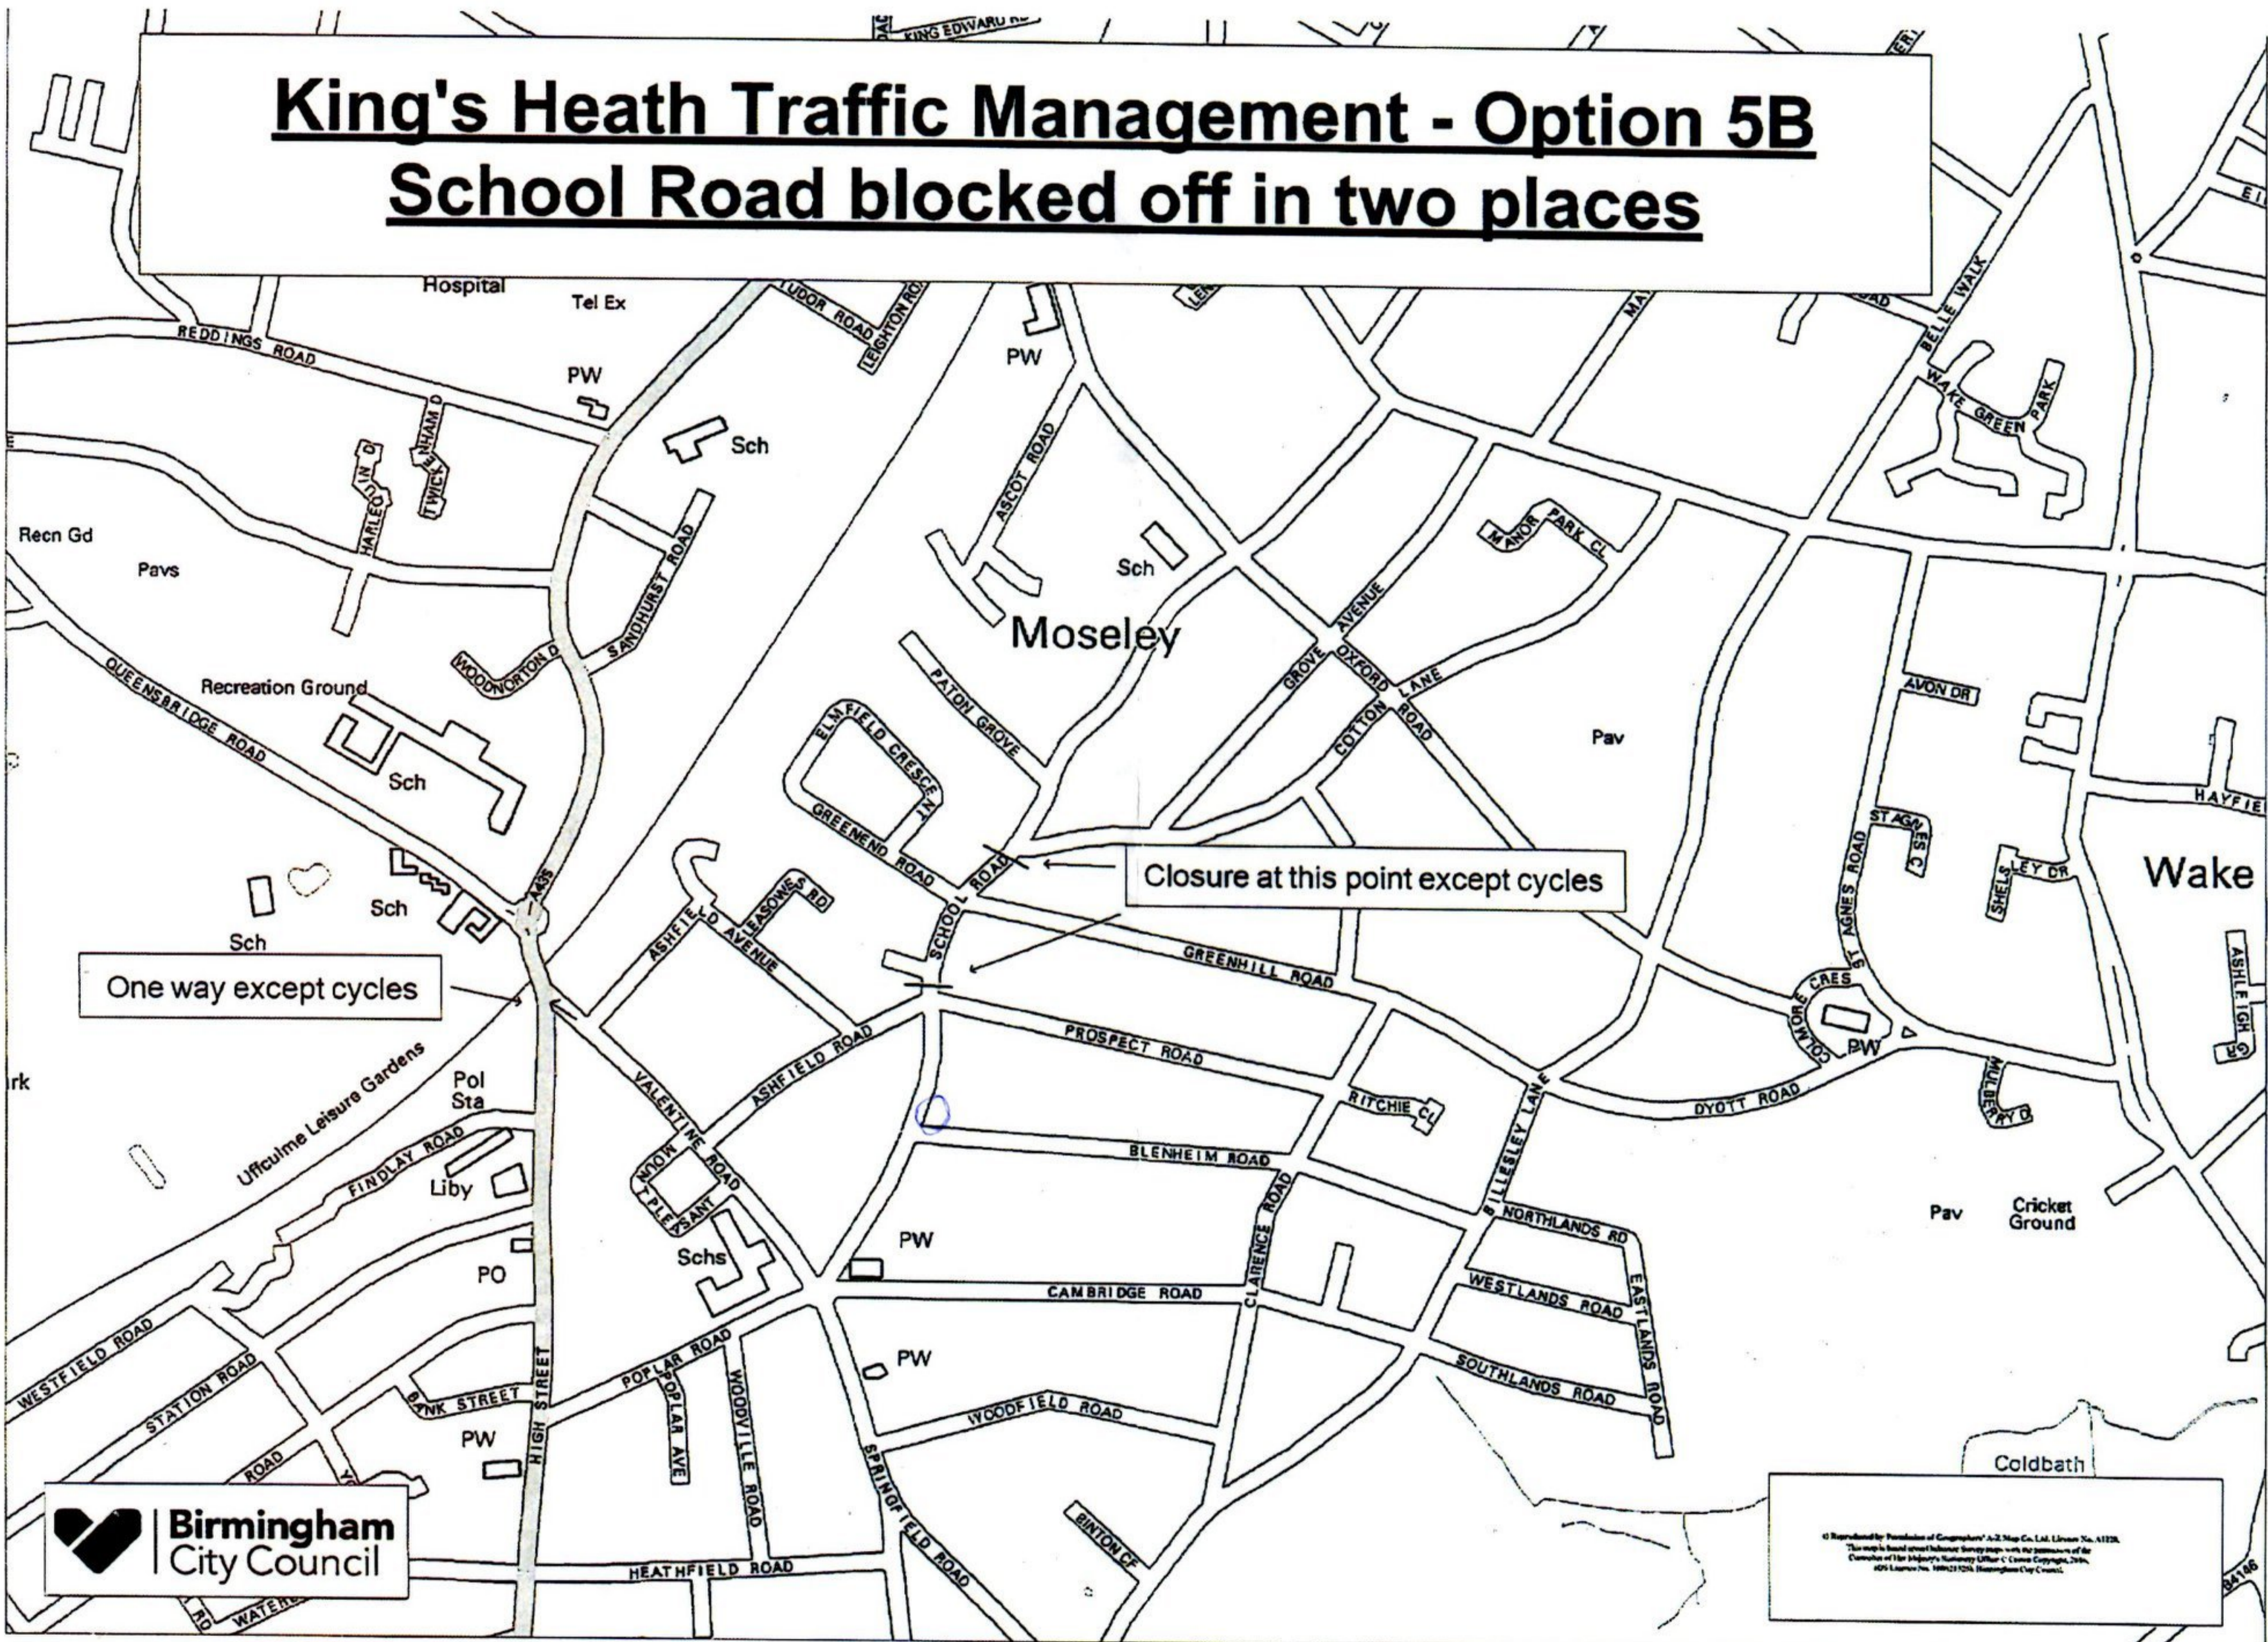

# King's Heath Traffic Management - Option 5B School Road blocked off in two places

© Birmingham City Council  
This map is based on Ordnance Survey data and is the property of the  
Crown. All other rights reserved. Ordnance Survey Licence No. 100019204. Birmingham City Council.